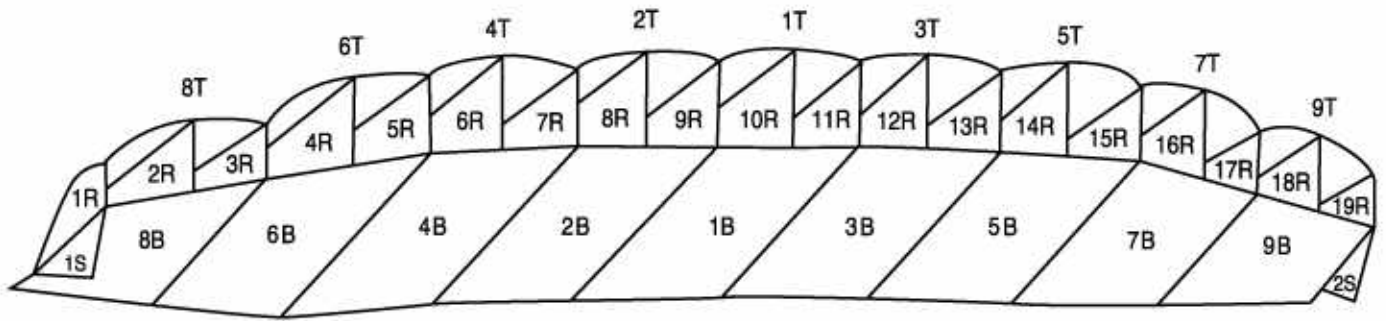

Available colors:

gold, burgundy, yellow, lemon, lime green,

kelly green, pink, neon pink, watermelon,

tangerine, magenta, red, white, light blue,

turquoise, cobalt, royal blue, navy blue,

purple, black, silver, jade and blackberry.