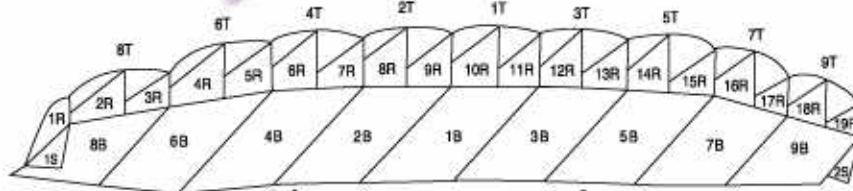

D E A L E R N A M E I D #

OFFICE
USE ONLY
SERIAL #

Color options on reverse side.

PLEASE FILL-IN FOR DROP SHIPMENTS ONLY

Name

Shipping Address

City **State** **Zip/ City Code**

SUSPENSION LINE

- 525 lb. Dacron
- 550 lb. Microline
- 825 lb. Microline

CONNECTOR LINKS

- #3.5 Stainless Steel (*Mini-Links)
- #5 Stainless Steel

**Mini-Links are not available on Dacron lined canopies.*

STABILIZER COLORS