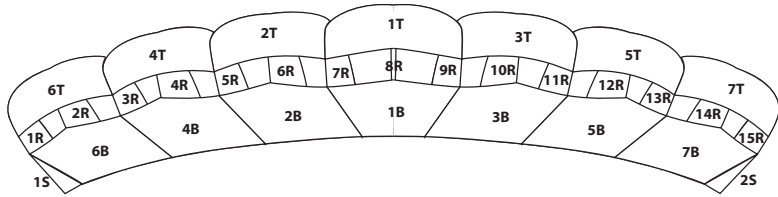

<b>Dealer Name</b>	<b>Quantity</b>	<b>PO#</b>
--------------------	-----------------	------------

- |                                       |                                       |
|---------------------------------------|---------------------------------------|
| <input type="checkbox"/> PD STORM 97  | <input type="checkbox"/> PD STORM 170 |
| <input type="checkbox"/> PD STORM 107 | <input type="checkbox"/> PD STORM 190 |
| <input type="checkbox"/> PD STORM 120 | <input type="checkbox"/> PD STORM 210 |
| <input type="checkbox"/> PD STORM 135 | <input type="checkbox"/> PD STORM 230 |
| <input type="checkbox"/> PD STORM 150 |                                       |

Name		
Shipping Address		
City	State	Zip/ City Code
Country	IS THIS A DROP SHIPMENT?	

Who influenced your decision to buy a PD canopy \_\_\_\_\_

**SUSPENSION LINE**

- 600 lb Dacron
- 550 lb Microline
- 825 lb Microline

TOP	6T	4T	2T	1T	3T	5T	7T
PANELS							

Match Ribs To Cells?

Ribs	1R	2R	3R	4R	5R	6R	7R	8R	9R	10R	11R	12R	13R	14R	15R

Match Bottom To Top Panels?

BOTTOM	6B	4B	2B	1B	3B	5B	7B
PANELS							

**Stabilizer**

1S

**Stabilizer**