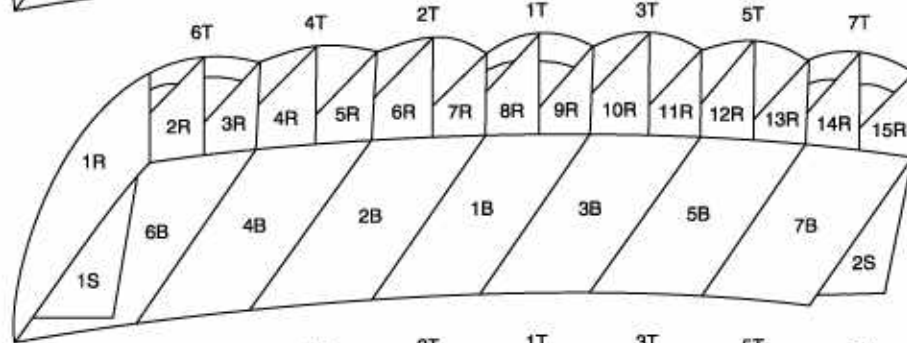

Available colors:

yellow, lemon, lime green, kelly green,
burgundy, pink, neon pink, watermelon,
tangerine, magenta, gold, red, white, light
blue, turquoise, cobalt, royal blue, navy blue,
purple, black, blackberry, jade and silver.
Orange is available in low porosity fabric only.