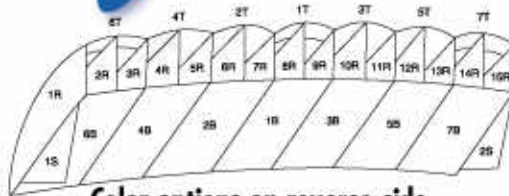

D E A L E R N A M E I D #

PD CReW Lightning

Color options on reverse side.

OFFICE USE ONLY
SERIAL #

PLEASE FILL-IN FOR DROP SHIPMENTS ONLY

Name _____

Shipping Address _____

City _____ **State** _____ **Zip/ City Code** _____

LINE LENGTH

☐ 10-ft. A Lines

☐ 9-ft. A Lines (standard)

☐ 8.5-ft. A Lines (176 & smaller)

☐ 8-ft. A Lines (176 & smaller)

Only 525 lb. Dacron is available

TRIMS

☐ Sequential

☐ Rotation

☐ Demo

NOSE REINFORCEMENT

☐ Standard

☐ 1 1/2" Type 3 ($75 extra)

STABILIZER COLORS

1S _____

2S _____

SLIDER COLOR

_____

CANOPY CHOICES

☐ PD LIGHTNING 126

☐ PD LIGHTNING 143

☐ PD LIGHTNING 160

☐ PD LIGHTNING 176

☐ PD LIGHTNING 193

☐ PD LIGHTNING 218

☐ PD LIGHTNING 235

☐ PD LIGHTNING 253

TAIL POCKET

☐ Tail Pocket ($75 extra)

RIB COLORS

MATCH RIBS TO CELLS? ☐ YES ☐ NO

IF NO, PLEASE COMPLETE SPACES BELOW.

1R _____

2R _____

3R _____

4R _____

5R _____

6R _____

7R _____

8R _____

9R _____

10R _____

11R _____

12R _____

13R _____

14R _____

All Zero P3* Deployments at terminal velocity are not recommended on All Zero P3 Lightnings.

Top Only Zero P3**

All low prosity

* All Zero P3 Lightnings have stabilizers in low prosity to reduce noise.
** Top Only Zero P3 Lightnings have bottom skin, ribs, stabilizers and slider in low prosity.

Skydiving Canopies by Performance Designs, Inc.
1300 E. International Speedway Blvd. • DeLand, FL USA 32724
Telephone: (904) 738-2224 • Fax: (904) 734-8297
www.performance-designs.com

TARGET PANELS	TARGET 6			TARGET 1			TARGET 7
TOP PANELS	6T	4T	2T	1T	3T	5T	7T
BOTTOM PANELS	6B	4B	2B	1B	3B	5B	7B

All orders are final. Colors may vary according to dye lot.