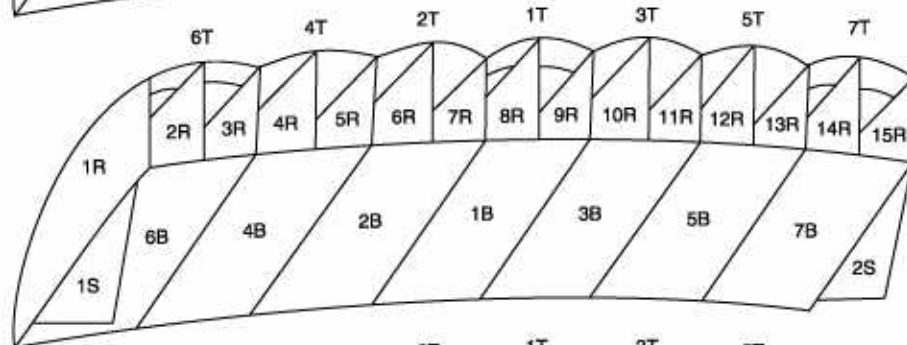

Available colors:

yellow, lemon, lime green, kelly green,
burgundy, pink, neon pink, watermelon,
tangerine, magenta, gold, red, white, light
blue, turquoise, cobalt, royal blue, navy blue,
purple, black, blackberry, jade and silver.
Orange is available in low porosity fabric only.